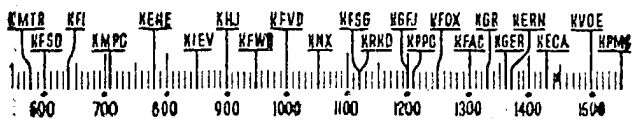

YOUR Radio TODAY

[The information contained in the following schedule of radio programs is furnished by the stations broadcasting the programs, and The Times should not be considered responsible for errors in announcements due to failure of stations to advise of daily changes.—Ed.]

Before 8 a.m.

KMTR—Call Theater, 5.
KFI—On Record, 7; News, 7:15; Bernie Smith, 7:30; Church Quarter-Hour, 7:45.
KMPC—Sun Dial, 6; Bible Fellowship, 6:45; Morning Express, 7.
KEHE—Musical Clock, 6 to 8.
KHJ—Rise, Shine, 6; News, 7:45.
KFVD—Stu Wilson, 6:30.
KXSG—Spanish, 6; Jubilee, 7:15.
KXSG—Sunrise Salute, 6; News, 7:30; Melodies, 7:45.
KRKD—Doug Douglas, 6; News, 6:30; Doug Douglas, 6:45; News, 7:45.
KFOX—El Desperador, 5; News, 7:30; Musical, 7:40; About Time, 7:45.
KFAC—Talking Timepiece, 6; Music, 7; News, 7:45.
KGER—Farm, 6:05; Musical Interlude, 6:20; Maurice Johnson, 6:30; Aubrey Lee, 7:15.
KECA—Sweethearts, 7:15; Financial, 7:30; Ensemble, 7:45.

8 to 9 a.m.

KMTR—Get Happy, 8:30.
KFI—On Job, 8; The O'Neils, 8:15; News Period, 8:30; Cobwebs, Caden-4:15.
KMPC—Music, 8; Dr. Reynolds, 8:45.
KEHE—News, 8; Music, 8:15; Melodies, 8:30; Aloha Calif., 8:45.
KHJ—Merrymakers, 8; Haven of Rest, 8:30.
KFVD—News, 8; Music, 8:15; News, 8:30; Music, 8:45.
KFVD—Jubilee (cont.) Dr. Reynolds, 8:45.
KXSG—Tempus, 8; Irene Beasley, 8:15; Helen Trent, 8:30; Our Gal, 8:45.
KFVD—Music, 8.
KFOX—Petite Musicale, 8; Music, 8:15; Health, 8:30; Ads, 8:45.
KFAC—Trouble Shooter, 8; Music, 8:15.
KGER—Mizpah, 8:15; Music, 8:45.
KECA—Dorothy Rochelle, 8; Kidoodlers, 8:15; Farm and Home, 8:30.

9 to 10 a.m.

KMTR—Birthday, 9; Old Horseman, 9:30.
KFI—News, 9; Three Romeos, 9:15; Bridge Club, 9:30.
KMPC—Melodies, 9; Market With Mabel, 9:15; News, 9:30; Morning Melodies, 9:45.
KEHE—Melodies, 9; Dr. Reynolds, 9:15; Clifford Clinton, 9:30; Down the Groove, 9:45.
KHJ—Happy Gang, 9; Between Bookends, 9:15; Norma Young, 9:30; Bob Young, 9:45.
KFVD—Music, 9; Musical, 9:15; Kitty Keene, 9:30; Music, 9:45; Popular Music, 9:45.
KFVD—Jubilee, 9; News, 9:15; Dr. Richardson, 9:30; Records, 9:45.
KXSG—The Goldbergs, 9; Vic-Sade, 9:15; Sally, 9:30; Your Sincerely, 9:45.
KRKD—Records, 9; Dr. Richardson, 9:15; Govt. Weather Bureau, 9:30; Jobs, 9:35; Records, 9:40; My Solitude, 9:45.
KFOX—Melodies, 9; Health Talk, 9:15; Music, 9:45.
KFAC—Meditations, 9; Dr. McCoy, 9:15; Organalties, 9:30.
KECA—News, 9:30; The Clemens, 9:45.

10 to 11 a.m.